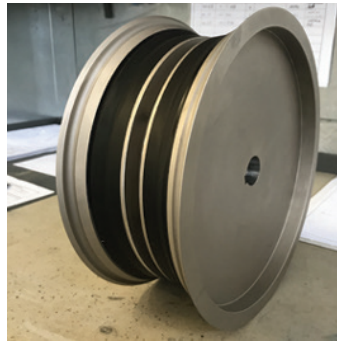

Magnetic equipment

Magnetic equipment

Magnetic tracks, pulleys, drums, packing pulleys, separators, magnetic heads and electromagnets for handling of metal ends, caps and cans. Magnetic deferrizators, grids, candles and overbelt magnets for materials separation.

Attrezzature magnetiche

Piste, pulegge, impaccafondi, tamburi, repulsori, separatori, testate magnetiche ed elettromagneti per la movimentazione di lamiere, coperchi, tappi e scatole di metallo. Deferrizzatori, griglie, candele e overbelt magnetici per la separazione dei materiali.

Magnetic equipment - Technical specification

Equipment model

Magnetic heads: variable size
Magnetic pulleys: variable size
Magnetic tracks: variable size

Separators: variable size
Deferrizators: variable size

Dimensions

We manufacture customized magnetic equipment by customer request.

Technical data

Materials: steel/stainless steel ceramic magnet/neodymium magnet

Modello attrezzature

Testate magnetiche: dimensioni variabili
Pulegge magnetiche: dimensioni variabili
Piste magnetiche: dimensioni variabili