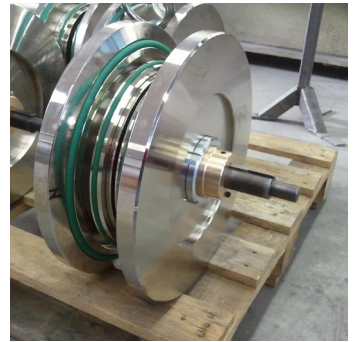

Magnetic equipment

Magnetic equipment

Magnetic tracks, pulleys, drums, packing pulleys, separators, magnetic heads and electromagnets for handling of metal ends, caps and cans. Magnetic deferrizators, grids, candles and overbelt magnets for materials separation.

Attrezzature magnetiche

Piste, pulegge, impaccafondi, tamburi, repulsori, separatori, testate magnetiche ed elettromagneti per la movimentazione di lamiere, coperchi, tappi e scatole di metallo. Deferrizzatori, griglie, candele e overbelt magnetici per la separazione dei materiali.

Magnetic equipment - Technical specification

Equipment model

Magnetic heads: variable size
Magnetic pulleys: variable size
Magnetic tracks: variable size

Separators: variable size
Deferrizators: variable size