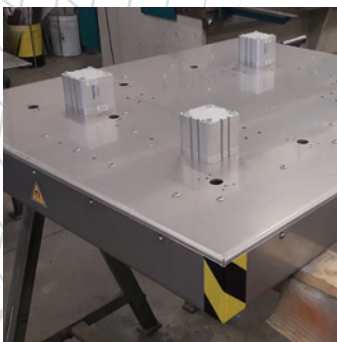

Magnetic equipment

Magnetic equipment

Magnetic tracks, pulleys, drums, packing pulleys, separators, magnetic heads and electromagnets for handling of metal ends, caps and cans. Magnetic deferrizators, grids, candles and overbelt magnets for materials separation.

Attrezzature magnetiche

Piste, pulegge, impaccafondi, tamburi, repulsori, separatori, testate magnetiche ed elettromagneti per la movimentazione di lamiere, coperchi, tappi e scatole di metallo. Deferrizzatori, griglie, candele e overbelt magnetici per la separazione dei materiali.

Magnetic equipment - Technical specification

Equipment model

Magnetic heads: variable size
Magnetic pulleys: variable size
Magnetic tracks: variable size

Separators: variable size
Deferrizators: variable size