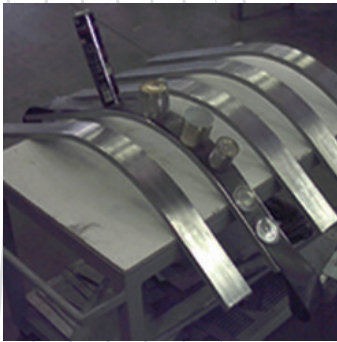

Magnetic equipment

Magnetic equipment

Magnetic tracks, pulleys, drums, packing pulleys, separators, magnetic heads and electromagnets for handling of metal ends, caps and cans. Magnetic deferrizators, grids, candles and overbelt magnets for materials separation.

Attrezzature magnetiche

Piste, pulegge, impaccafondi, tamburi, repulsori, separatori, testate magnetiche ed elettromagneti per la movimentazione di lamiere, coperchi, tappi e scatole di metallo. Deferrizzatori, griglie, candele e overbelt magnetici per la separazione dei materiali.

Magnetic equipment - Technical specification

Equipment model

Magnetic heads: variable size
Magnetic pulleys: variable size
Magnetic tracks: variable size

Separators: variable size
Deferrizators: variable size