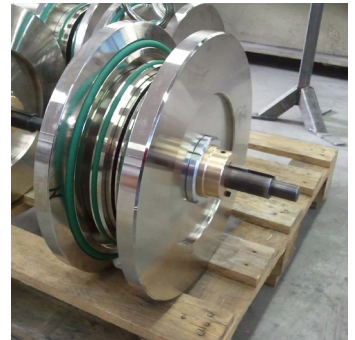

## Magnetic equipment

### Magnetic equipment

---

Magnetic tracks, pulleys, drums, packing pulleys, separators, magnetic heads and electromagnets for handling of metal ends, caps and cans.

Magnetic deferrizators, grids, candles and overbelt magnets for materials separation.

### Attrezzature magnetiche

---

Piste, pulegge, impaccafondi, tamburi, repulsori, separatori, testate magnetiche ed elettromagneti per la movimentazione di lamiera, coperchi, tappi e scatole di metallo.