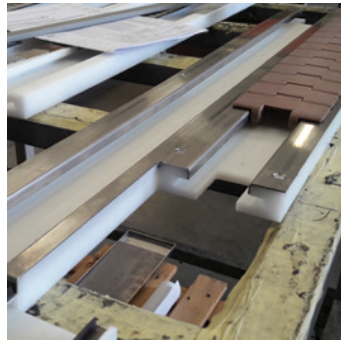

## Magnetic equipment

### Magnetic equipment

---

Magnetic tracks, pulleys, drums, packing pulleys, separators, magnetic heads and electromagnets for handling of metal ends, caps and cans.

Magnetic deferrizators, grids, candles and overbelt magnets for materials separation.

### Attrezzature magnetiche

---

Piste, pulegge, impaccafondi, tamburi, repulsori, separatori, testate magnetiche ed elettromagneti per la movimentazione di lamiera, coperchi, tappi e scatole di metallo.

## Equipment model

Magnetic heads: variable size  
Magnetic pulleys: variable size  
Magnetic tracks: variable size

Separators: variable size  
Deferrizators: variable size